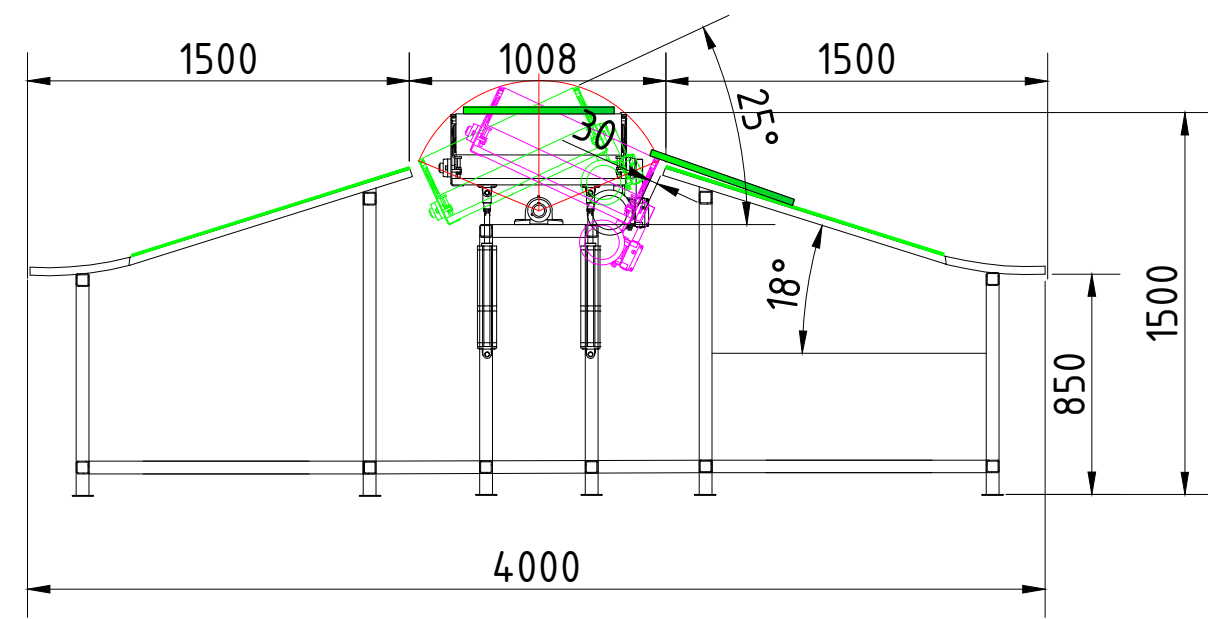

**PROJECT INFO:**  
 Pallet maximum weight 3000 kg (L 4000mm x W 1100mm)  
 Smallest pack L 500mm x W 100mm  
 Largest bundle L 4000mm x W 650mm  
 Maximum weight 25 kg  
 Central conveyor height 1500mm  
 Motors - SEW  
 Frequency converters - Mitsubishi  
 PLC - Siemens S7 1500 (last generation)

**SIDE VIEW**

**LINE INFEEED**

Rev	Qty	Description	Issued By	Approved By	Date of Approval
0			RZ	AT	04.01.2023
<b>Customer</b> Complete situation					
<b>SKLADPACK</b> Packaging Technology		Format A1	File Name <b>TTR</b>		
4, Mykoly Hirchenka Str., Kyiv, 03680 Ukraine WEB : www.skladpack.ua E-mail : vasyi.kazan@skladpack.ua		Scale N/A	Document No Q230104.5915		